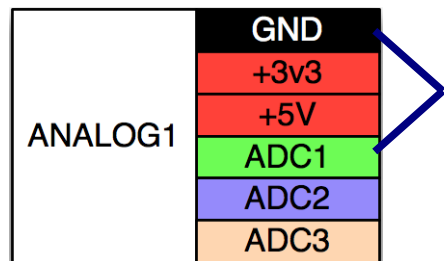

Bridge for binding Spektrum
(remove after binding)

HobbyKing Orange Satellite

GPS GS407 Helical