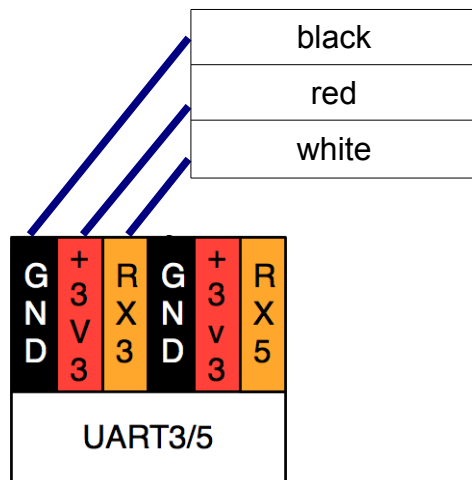

Bridge for binding Spektrum
(remove after binding)

HobbyKing Orange Satellite

GPS GS407 Helical